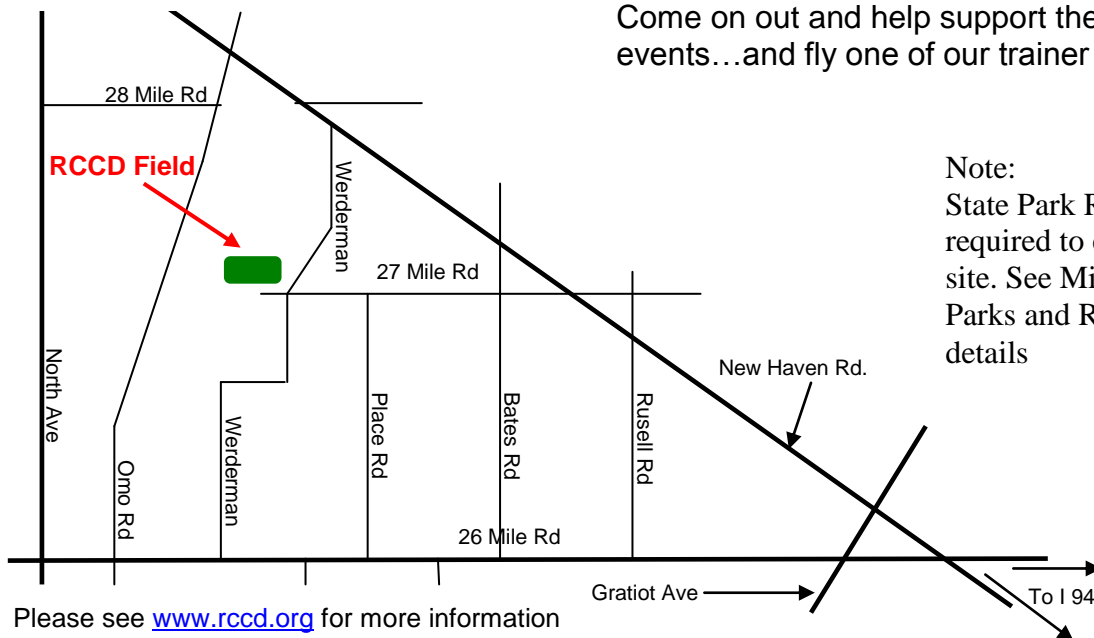

Also honoring our wounded soldiers...

www.woundedwarrior.org

Any AMA member is welcome to experience our great flying site, and if you just want to try RC flying, we'll take you up using our buddy box system - no AMA membership needed.

Come on out and help support these two great events...and fly one of our trainer RC airplanes